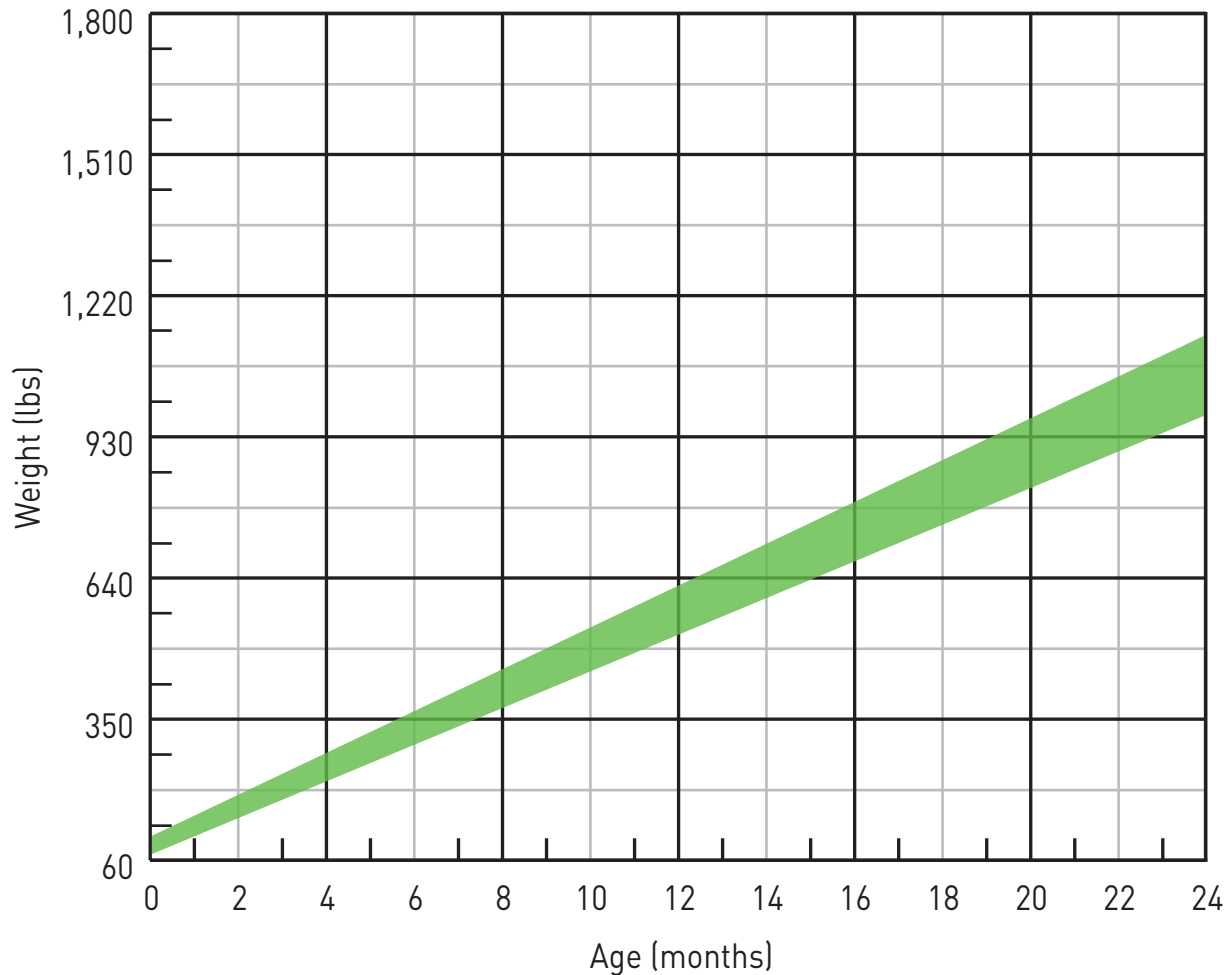

# JERSEY Growth Standards

valacta

THE COLOURED AREAS SHOW THE DIFFERENCE BETWEEN THE 50TH AND THE 90TH PERCENTILES.

Age	HEIGHT AT WITHERS (IN)		HIP HEIGHT (IN)	
	50th %ile	90th %ile	50th %ile	90th %ile
1	30	32	31	33
2	32	34	33	35
3	34	36	35	37
4	35	38	37	39
5	37	39	38	41
6	38	41	40	42
7	40	42	41	43
8	41	43	42	45
9	42	44	43	46
10	43	45	44	47
11	44	46	45	47
12	44	47	46	48
13	45	47	47	49
14	46	48	47	49
15	46	48	48	50
16	47	49	48	50
17	47	49	48	51
18	47	50	49	51
19	48	50	49	51
20	48	50	49	52
21	48	51	50	52
22	49	51	50	52
23	49	51	50	52
24	49	51	50	53

# JERSEY Growth Standards

valacta

THE COLORED AREA SHOWS THE DIFFERENCE BETWEEN THE 50TH AND THE 90TH PERCENTILES.

Age	WEIGHT (LBS)	
	50th %ile	90th %ile
1	106	148
2	144	191
3	182	234
4	220	277
5	258	320
6	296	363
7	334	406
8	373	449
9	411	492
10	449	535
11	487	578
12	525	621
13	563	664
14	601	707
15	639	750
16	677	793
17	715	836
18	753	879
19	791	922
20	829	965
21	867	1,008
22	905	1,051
23	943	1,094
24	981	1,137