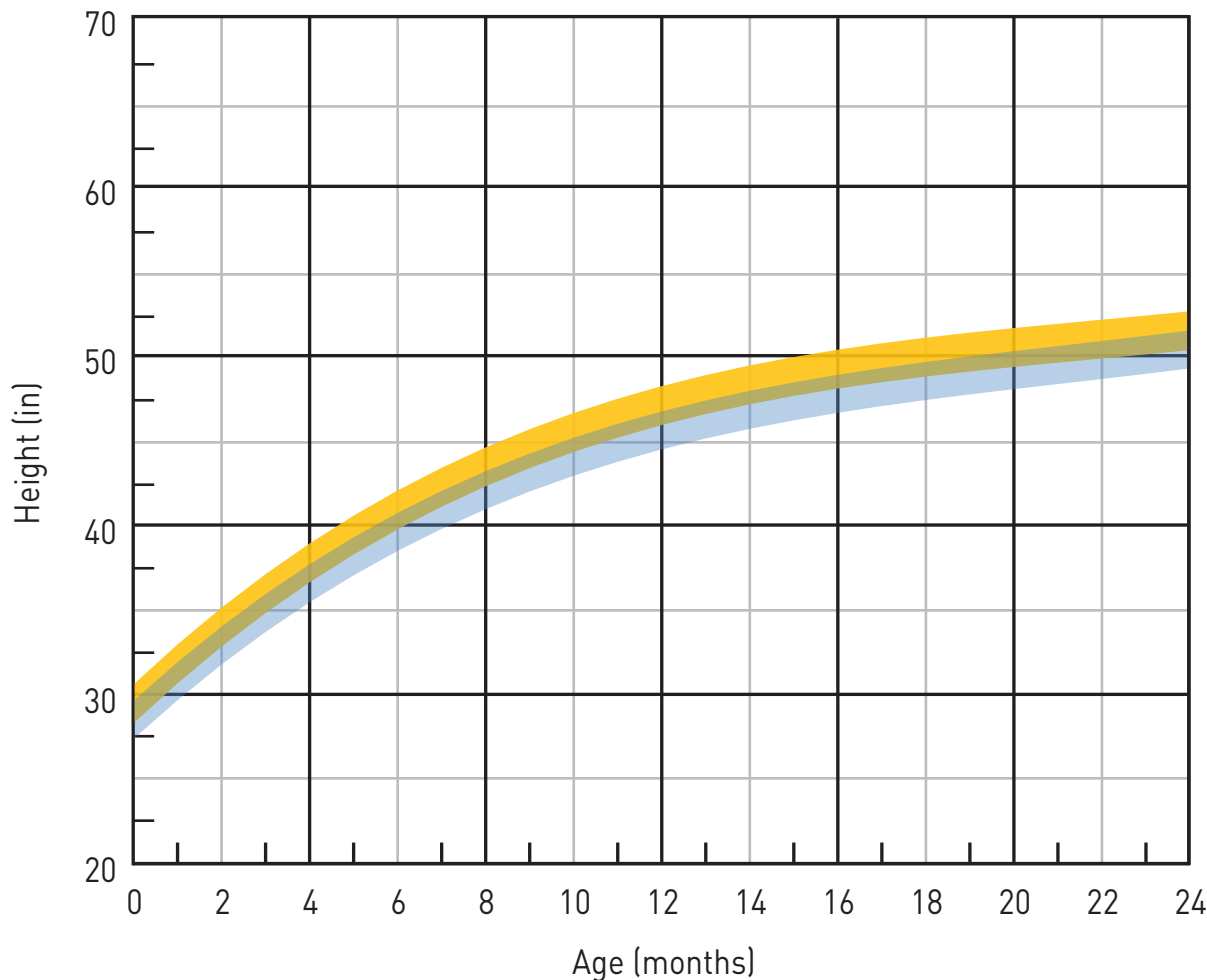

# JERSEY Growth Standards

valacta

THE COLOURED AREAS SHOW THE DIFFERENCE BETWEEN THE 50TH AND THE 90TH PERCENTILES.

Age	HEIGHT AT WITHERS (IN)		HIP HEIGHT (IN)	
	50th %ile	90th %ile	50th %ile	90th %ile
1	30	32	31	33
2	32	34	33	35
3	34	36	35	37
4	35	38	37	39
5	37	39	38	41
6	38	41	40	42
7	40	42	41	43
8	41	43	42	45
9	42	44	43	46
10	43	45	44	47
11	44	46	45	47
12	44	47	46	48
13	45	47	47	49
14	46	48	47	49
15	46	48	48	50
16	47	49	48	50
17	47	49	48	51
18	47	50	49	51
19	48	50	49	51
20	48	50	49	52
21	48	51	50	52
22	49	51	50	52
23	49	51	50	52
24	49	51	50	53

# JERSEY Growth Standards

valacta

THE COLORED AREA SHOWS THE DIFFERENCE BETWEEN THE 50TH AND THE 90TH PERCENTILES.

Age	WEIGHT (LBS)	
	50th %ile	90th %ile
1	106	148
2	144	191
3	182	234
4	220	277
5	258	320
6	296	363
7	334	406
8	373	449
9	411	492
10	449	535
11	487	578
12	525	621
13	563	664
14	601	707
15	639	750
16	677	793
17	715	836
18	753	879
19	791	922
20	829	965
21	867	1,008
22	905	1,051
23	943	1,094
24	981	1,137